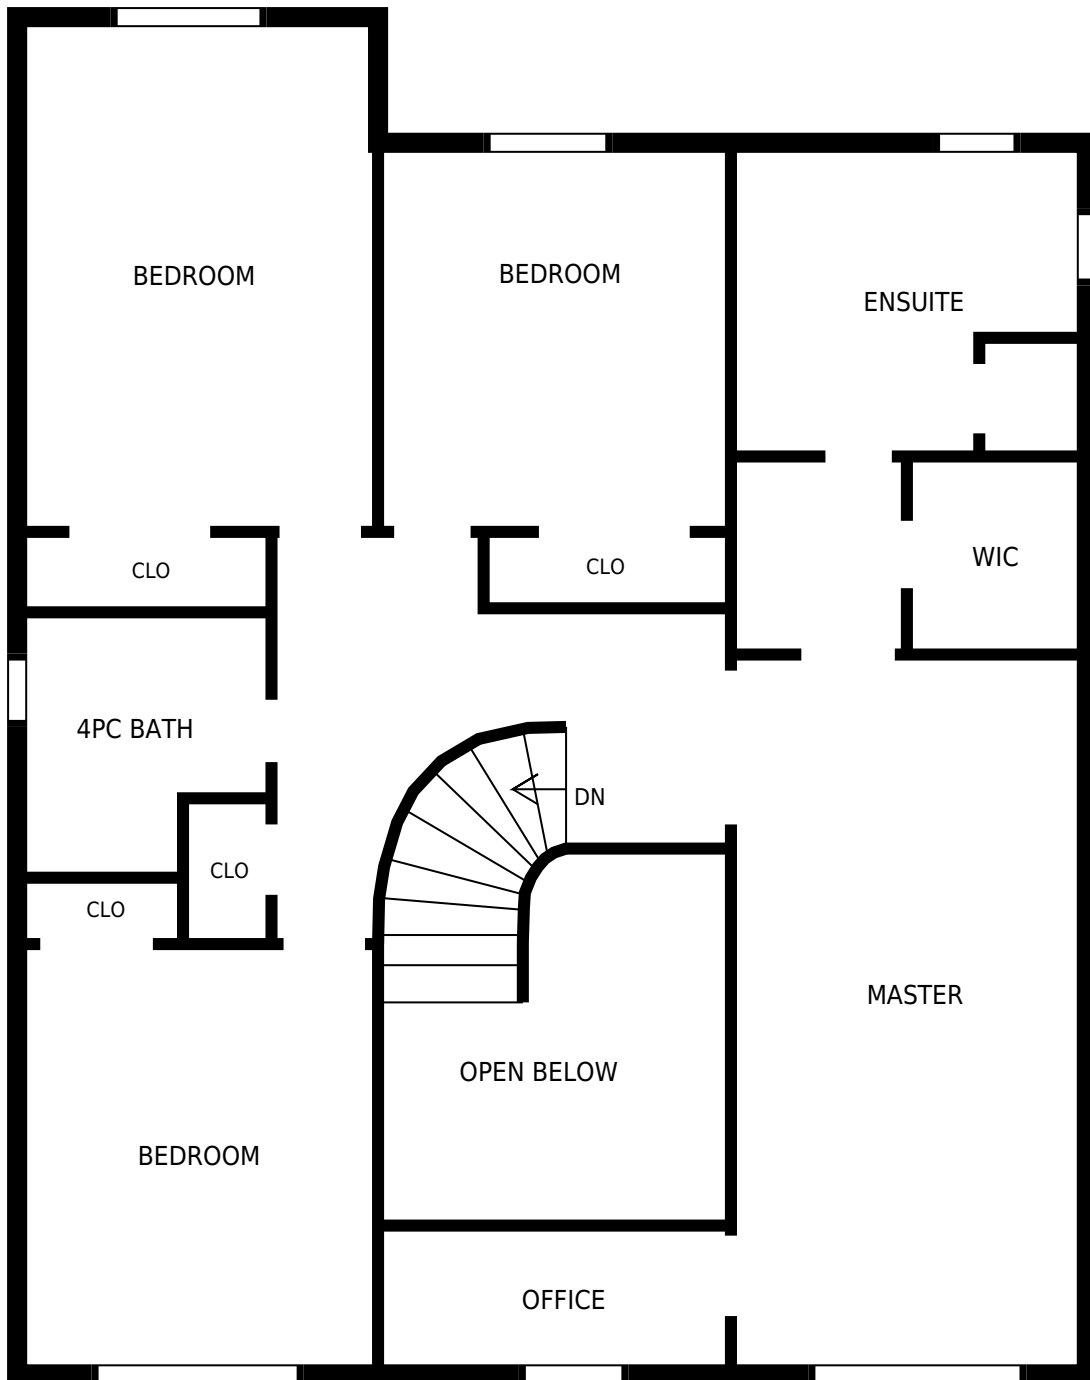

<p>92 O'Connor Crescent, Richmond Hill, ON</p> <p>Main floor</p>	<p>PREPARED FOR: Ilan Joseph & Marina Yusufov Broker & Sales Representative Sutton Group Admiral Realty Inc., Brokerage</p>
<p>All rooms dimensions and floor areas must be considered approximate and are subject to independent verification. For method of measurement please see http://youriguide.com/measure/.</p>	<p>PREPARED ON: Mar, 2016</p>

<p>92 O'Connor Crescent, Richmond Hill, ON</p> <p>2nd floor</p>	<p>PREPARED FOR: Ilan Joseph & Marina Yusufov Broker & Sales Representative Sutton Group Admiral Realty Inc., Brokerage</p>
<p>All rooms dimensions and floor areas must be considered approximate and are subject to independent verification. For method of measurement please see http://youriguide.com/measure/.</p>	<p>PREPARED ON: Mar, 2016</p>